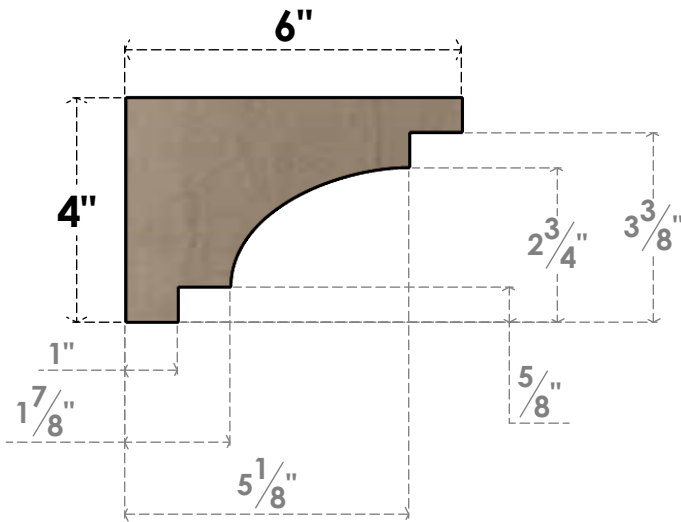

ITEM NUMBER: CORU02X06X04MEDRCPR

2"W X 6"D X 4"H SERIES 3 CLASSIC MEDITERRANEAN ROUGH CEDAR
TIMBERTHANE FAUX WOOD CORBEL, PRIMED

SIDE PROFILE

FRONT PROFILE

ISOMETRIC

EKENA MILLWORK
2300 WEST MAIN ST.
CLARKSVILLE, TX 75426
TOLL FREE: 866-607-0453
WWW.EKENAMILLWORK.COM

NOTES

1. INSTALLATION TO BE COMPLETED IN ACCORDANCE WITH MANUFACTURER'S SPECIFICATIONS.
2. DRAWING MAY NOT BE TO SCALE
3. THIS DRAWING IS INTENDED FOR DESIGN AND PLANNING PURPOSES ONLY.
4. ALL INFORMATION CONTAINED HEREIN WAS CURRENT AT THE TIME OF DEVELOPMENT BUT MUST BE REVIEWED AND APPROVED BY THE PRODUCT MANUFACTURER TO BE CONSIDERED ACCURATE.
5. TIMBERTHANE ARCHITECTURAL PRODUCTS ARE MADE FROM HIGH DENSITY URETHANE AND COME FACTORY PRIMED