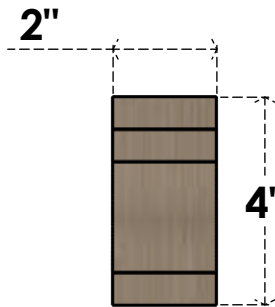

ITEM NUMBER: CORU02X06X04MEDRCPR

2"W X 6"D X 4"H SERIES 3 CLASSIC MEDITERRANEAN ROUGH CEDAR
TIMBERTHANE FAUX WOOD CORBEL, PRIMED

SIDE PROFILE

FRONT PROFILE

ISOMETRIC

EKENA MILLWORK
2300 WEST MAIN ST.
CLARKSVILLE, TX 75426
TOLL FREE: 866-607-0453
WWW.EKENAMILLWORK.COM

NOTES

1. INSTALLATION TO BE COMPLETED IN ACCORDANCE WITH MANUFACTURER'S SPECIFICATIONS.
2. DRAWING MAY NOT BE TO SCALE
3. THIS DRAWING IS INTENDED FOR DESIGN AND PLANNING PURPOSES ONLY.
4. ALL INFORMATION CONTAINED HEREIN WAS CURRENT AT THE TIME OF DEVELOPMENT BUT MUST BE REVIEWED AND APPROVED BY THE PRODUCT MANUFACTURER TO BE CONSIDERED ACCURATE.
5. TIMBERTHANE ARCHITECTURAL PRODUCTS ARE MADE FROM HIGH DENSITY URETHANE AND COME FACTORY PRIMED