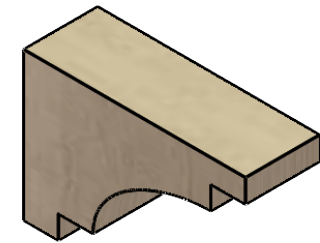

ITEM NUMBER: CORU02X06X04MEDRCPR

2"W X 6"D X 4"H SERIES 3 CLASSIC MEDITERRANEAN ROUGH CEDAR
TIMBERTHANE FAUX WOOD CORBEL, PRIMED

SIDE PROFILE

FRONT PROFILE

ISOMETRIC

EKENA MILLWORK
2300 WEST MAIN ST.
CLARKSVILLE, TX 75426
TOLL FREE: 866-607-0453
WWW.EKENAMILLWORK.COM